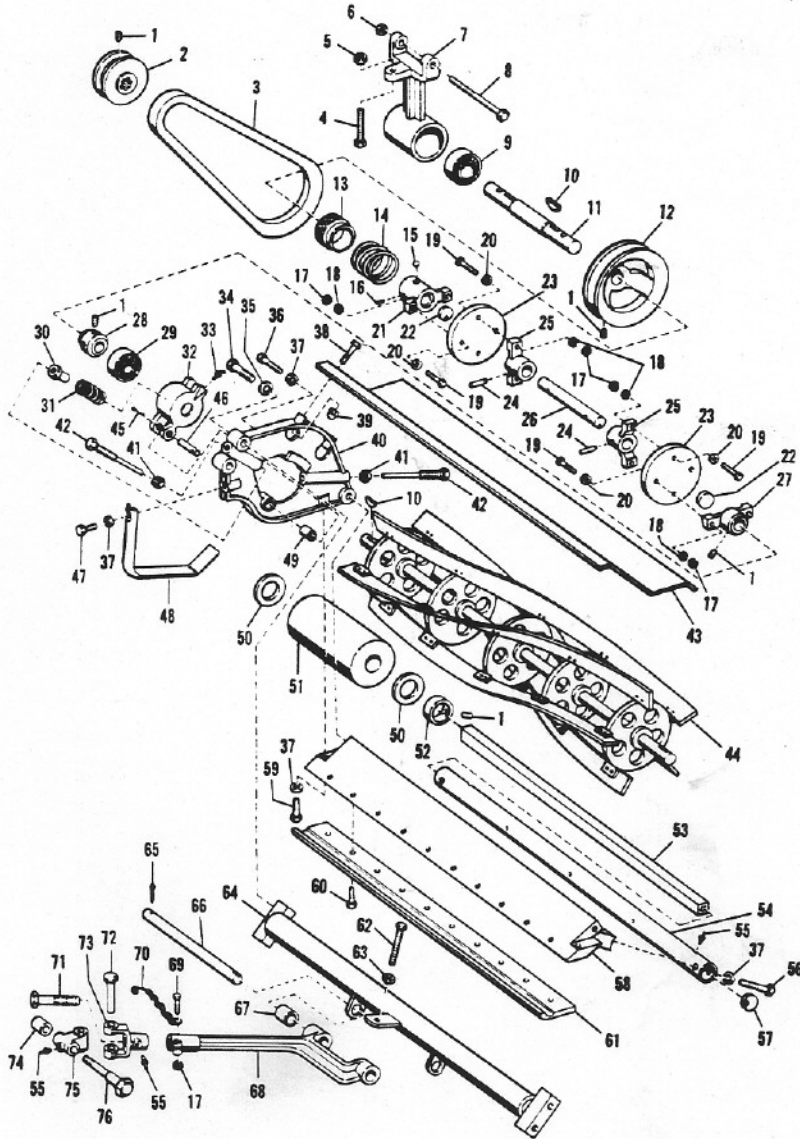

GANG MOWER
Model Nr. _____
Effective Date: 5-10-67
Form Number: PL-101

GANG MOWER

<u>Item No.</u>	<u>Part No.</u>	<u>Number Req'd.</u>	<u>Description</u>
1	102592	4	Set Screw
2	12792P1	2	Pulley
3	13474P1	2	Vee Belt
4	13618P1	8	Bolt, Wing Bracket
5	120378	1	Nut, Wing Bracket
6	456652	1	Nut, Swivel Casting
7	12768P1	1	Wing Bracket
8	189346	1	Bolt, Swivel Casting
9	13590P1	2	Bearing
10	124549	4	Woodruff Key
11	12793P1	1	Shaft
12	12761P1	2	Pulley
13	12779P1	2	Locking Ring
14	12780P1	2	Spring
15	13296P1	4	Ball
16	13643P1	2	Stop
17	120367		Nut, Universal Disc
18	120423	16	Washer
19	Obsolete		Bolt, Universal Disc
20	120386	8	Washer
21	12775P1	2	Spider, Take Off
22	13589P1	4	Plug
23	12781P1	4	Universal Disc
24	13644P1	4	Rivet
25	12777P1	4	Spider, Center
26	12778P1	2	Shaft
27	12776P1	2	Spider, End
28	12787P1	4	Collar, Reel Shaft
29	13890P1	4	Bearing
30	12811P1	4	Thimble
31	13469P1	4	Spring
32	12751P1	4	Bearing, Housing
33	14405P1	4	Grease Fitting
34	181700	8	Bolt, Tie Rod
35	120384	8	Tie Rod Bolt Lockwasher
36	180124	4	Bed Knife Bar Bolt, Long
37	138542	4	Washer
38	180126	8	Bolt, Grass Shield
39	456004	8	Nut, Grass Shield
40	12767P1	4	End Casting
42	12784P1	8	Screw, Mower Adjusting
43	12801P1	2	Grass Shield
44	10267A1	2	Reel